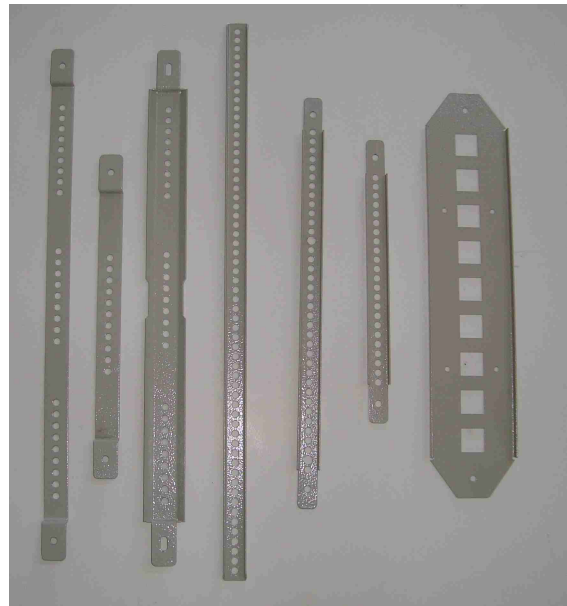

MF-SHELTER ANCILLARIES

Ancillaries and mounting fixtures for the SSA MF-SHELTER and other tactical shelters equipped with C-rails.

For more information, refer to individual data sheets.

Ancillary list

- LD-2M Inclinometer mount
- A4 file stowage
- Water bottle rack
- Honeycomb grid
- Open 19" racks equipped with shock mounts
- Outlet adapters
- Light switch adapters
- IDC – Patch, Test, and Monitoring (PTM) rack
- Dual KY-100 rack mounting panel
- Cable storage adapters
- Rack slides

INCLINOMETER MOUNT

19" OPEN RACK

IDC - PATCH, TEST AND MONITORING RACK

LIGHT AND SWITCH ADAPTER PLATES

A4 FILE STOWAGE

HONEYCOMB GRID

WATER BOTTLE RACK

EQUIPMENT MOUNTING RAILS