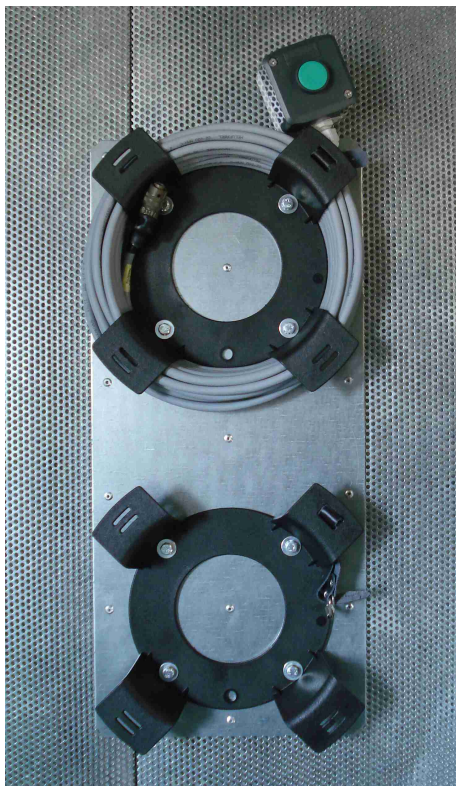

CABLE STOWAGE ADAPTERS

SSA

SSA S.A.
Ethnikis Antistaseos 84, 152 31
HALANDRI, GREECE

Tel: (+30) 210 6725106
Fax: (+30) 210 6726682
Tlx: 225644 SSA GR

e-mail: ssa@ssa.gr