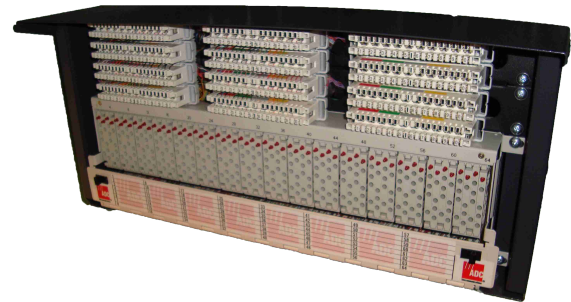

MF-SHELTER ANCILLARIES

Ancillaries and mounting fixtures for the SSA MF-SHELTER and other tactical shelters equipped with C-rails.

For more information, refer to individual data sheets.

Ancillary list

- LD-2M Inclinometer mount
- A4 file stowage
- Water bottle rack
- Honeycomb grid
- Open 19" racks equipped with shock mounts
- Outlet adapters
- Light switch adapters
- IDC – Patch, Test, and Monitoring (PTM) rack
- Dual KY-100 rack mounting panel
- Cable storage adapters
- Rack slides

INCLINOMETER MOUNT

19" OPEN RACK

IDC - PATCH, TEST AND MONITORING RACK

LIGHT AND SWITCH ADAPTER PLATES

A4 FILE STOWAGE

HONEYCOMB GRID

WATER BOTTLE RACK

EQUIPMENT MOUNTING RAILS