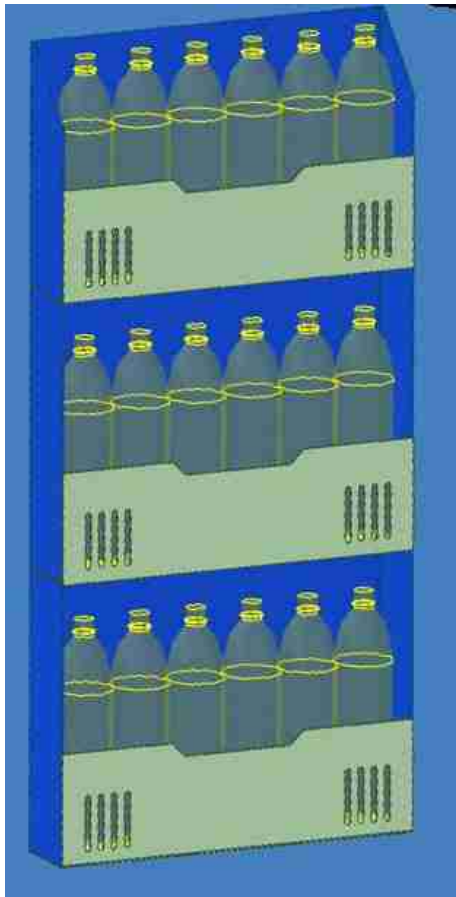

MF-SHELTER ANCILLARIES

Ancillaries and mounting fixtures for the SSA MF-SHELTER and other tactical shelters equipped with C-rails.

For more information, refer to individual data sheets.

Ancillary list

- LD-2M Inclinometer mount
- A4 file stowage
- Water bottle rack
- Honeycomb grid
- Open 19" racks equipped with shock mounts
- Outlet adapters
- Light switch adapters
- IDC – Patch, Test, and Monitoring (PTM) rack
- Dual KY-100 rack mounting panel
- Cable storage adapters
- Rack slides

INCLINOMETER MOUNT

19" OPEN RACK

IDC - PATCH, TEST AND MONITORING RACK

LIGHT AND SWITCH ADAPTER PLATES

A4 FILE STOWAGE

HONEYCOMB GRID

WATER BOTTLE RACK

EQUIPMENT MOUNTING RAILS