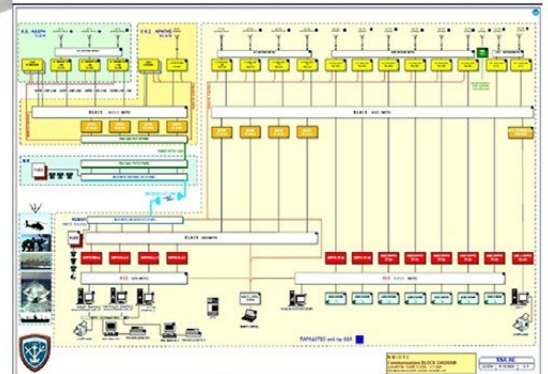

TURN'KEY PROJECT SOLUTIONS

System Engineering

System Design

System Modeling

As-built Documentation

SSA References

System Assembly

System Installation – Commissioning – STW – SAT